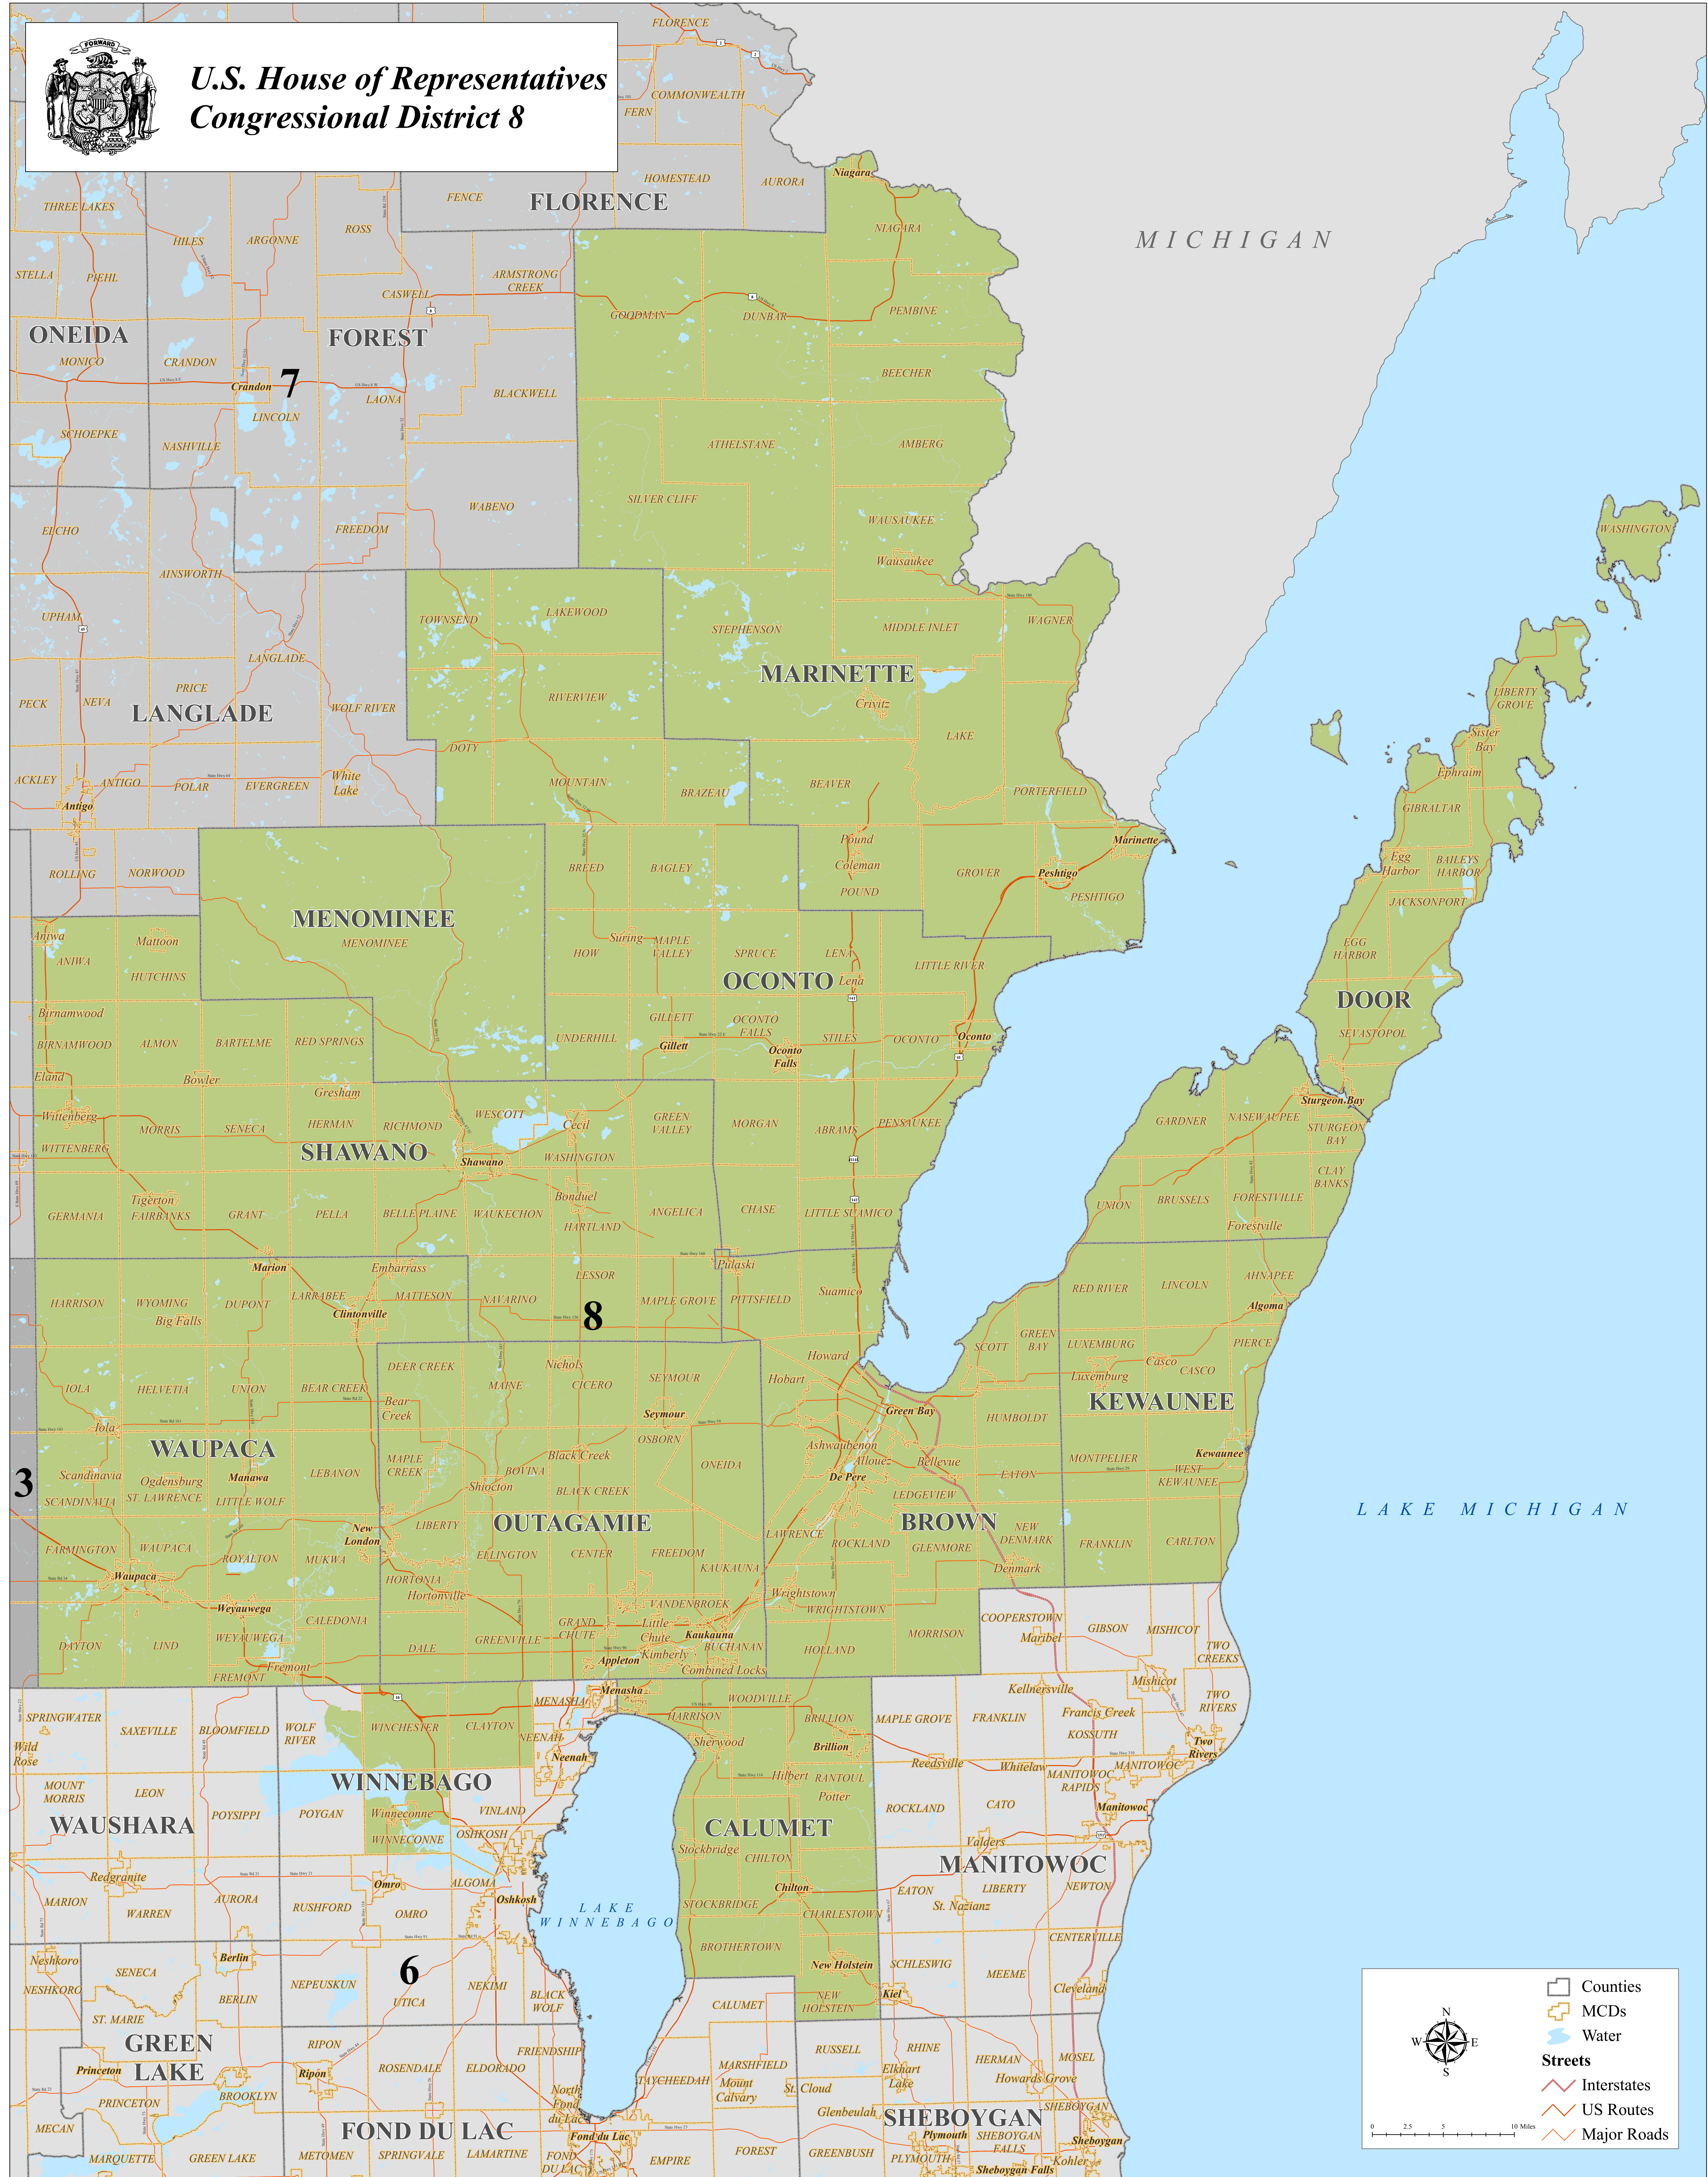

# U.S. House of Representatives Congressional District 8

ONEIDA

FOREST

FLORENCE

MARINETTE

MENOMINEE

OCONTO

SHAWANO

DOOR

WAUPACA

OUTAGAMIE

BROWN

KEWAUNEE

WINNEBAGO

CALUMET

MANITOWOC

GREEN LAKE

FOND DU LAC

SHEBOYGAN

MICHIGAN

LAKE MICHIGAN

8

3

6

- Counties
- MCDs
- Water
- Streets
- Interstates
- US Routes
- Major Roads

0 2.5 5 10 Miles