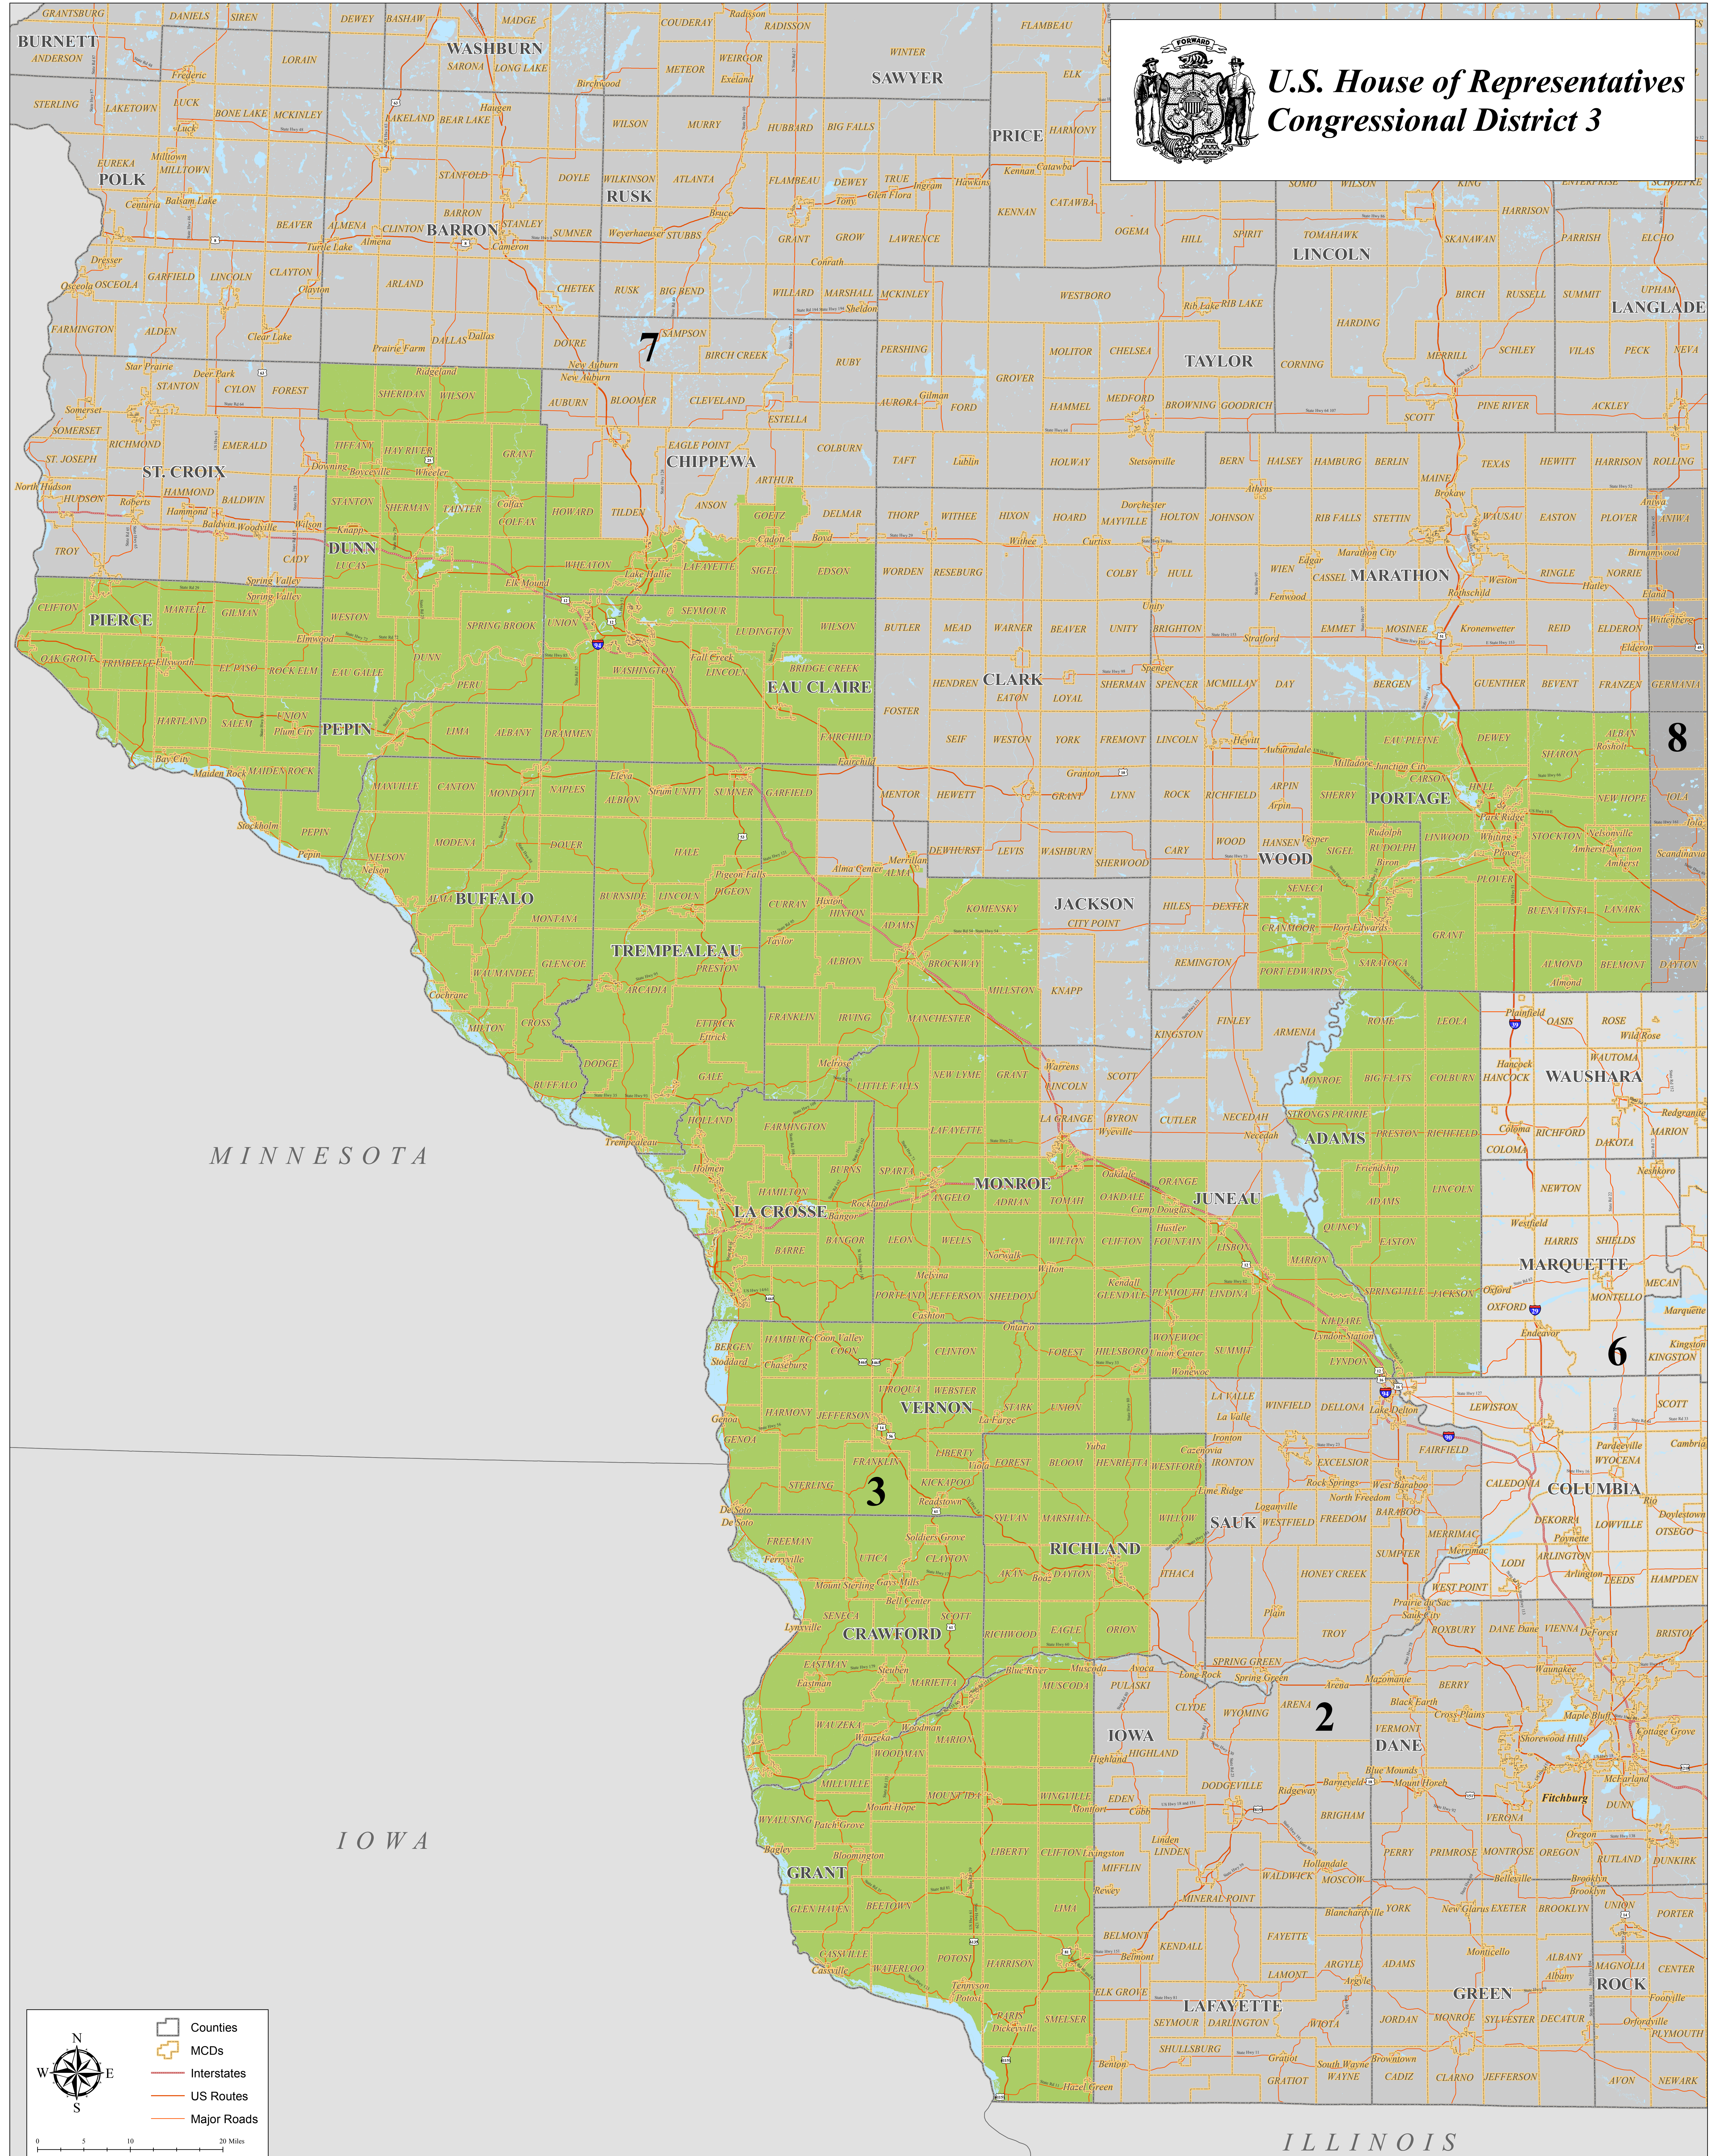

# U.S. House of Representatives Congressional District 3

MINNESOTA

IOWA

ILLINOIS

Counties
   
 MCDs
   
 Interstates
   
 US Routes
   
 Major Roads

0 5 10 20 Miles